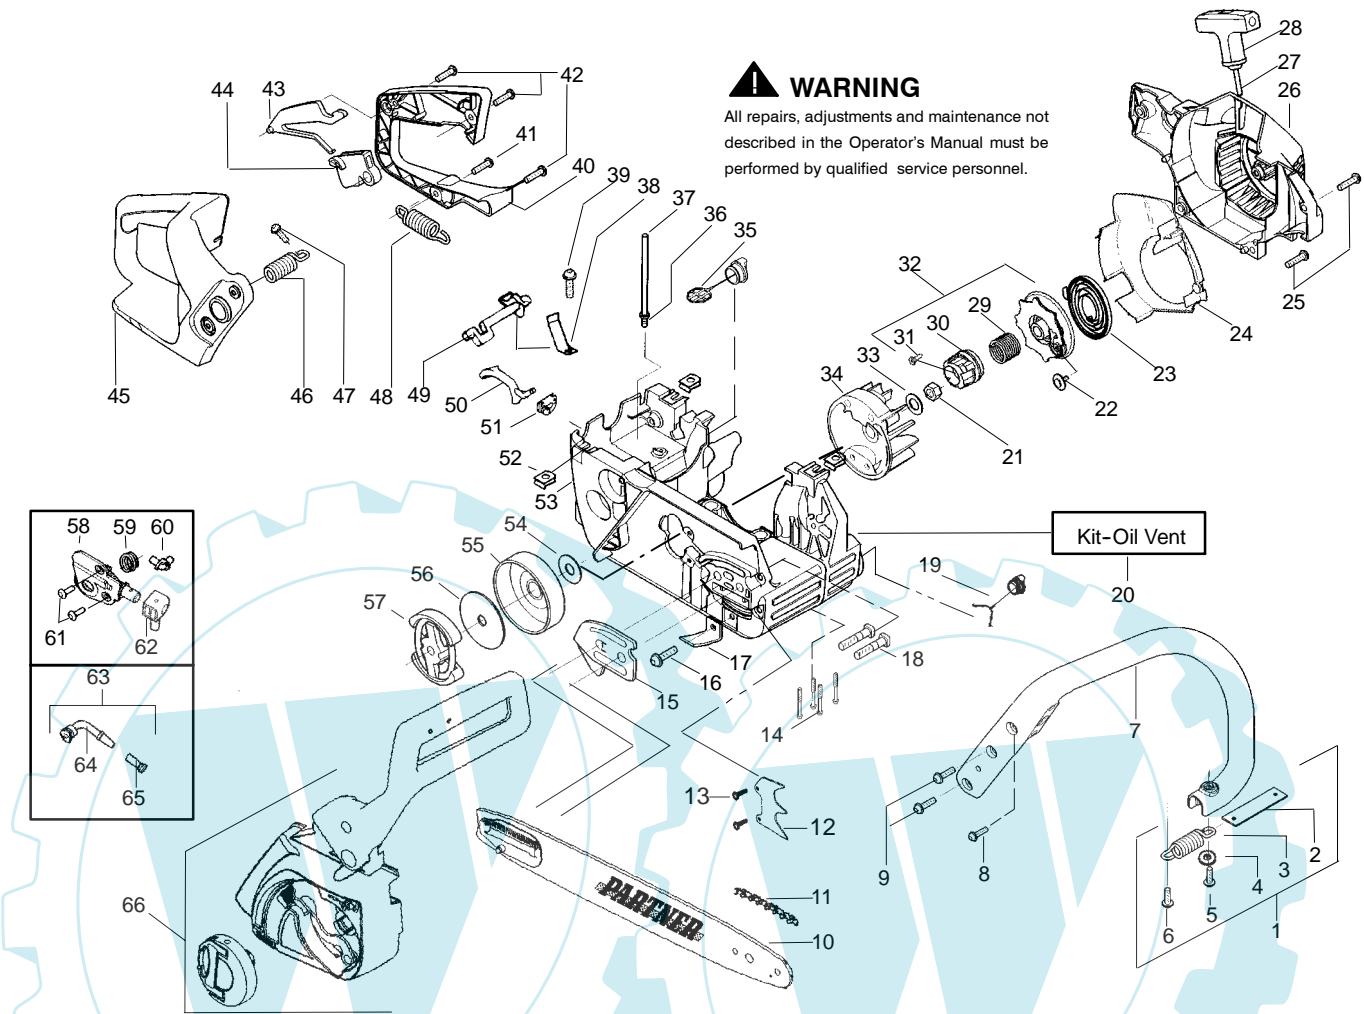

PARTS LIST NO. 545014330		PARTNER ® PARTS LIST	CHAIN SAW MODEL(s) 422
DATE 6/29/05	NEW		NOTE: Illustration may differ from actual model due to design changes

⚠ WARNING
All repairs, adjustments and maintenance not described in the Operator's Manual must be performed by qualified service personnel.