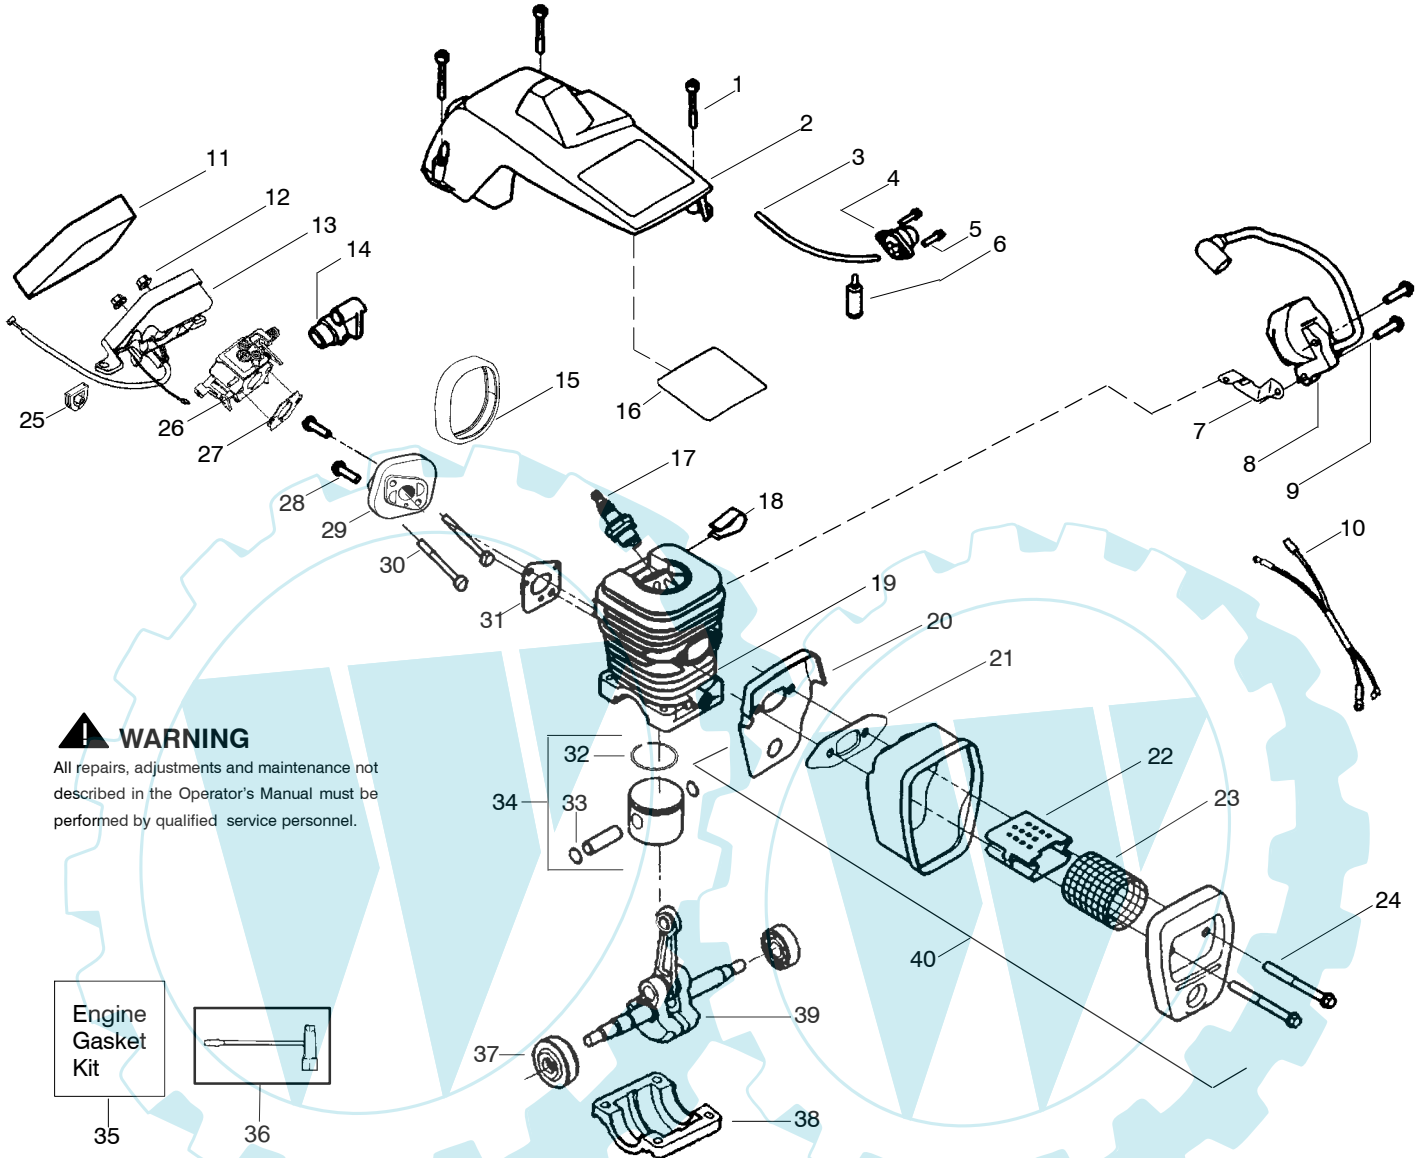

PARTS LIST NO. 545014330		PARTNER® PARTS LIST	CHAIN SAW MODEL(S) 422
DATE 6/29/05	NEW		PAGE NO. 2
Note: Illustration may differ from actual model due to design changes			

WARNING
All repairs, adjustments and maintenance not described in the Operator's Manual must be performed by qualified service personnel.

Ref.	Part No.	Description	Ref.	Part No.	Description	Ref.	Part No.	Description
1.	530016153	Screw	19.	530012550	Cylinder	36.	530031135	Scrench
2.	530056914	Assy - Cylinder Shield (includes # 16)	20.	530049870	Backplate - Muffler	37.	530056363	Assy - Seal & Bearing
3.	530069247	Kit - Fuel Line (Small)	21.	530069608	Gasket - Muffler (kit)	38.	530037935	Cap - Crankcase
4.	530071835	Kit - Purge Bulb (incl. #5)	22.	530037813	Diffuser - Muffler	39.	530047062	Assy - Crankshaft
5.	530015780	Screw	23.	530036103	Screen - Spark	40.	530047207	Assy - Muffler (Incl. 20,21,22,23,24)
6.	530095646	Assy - Fuel Pick-up	24.	530016132	Bolt - Muffler	Not Shown		
7.	530047442	Strap - Ground	25.	530047631	Grommet - Throttle Cable	---	---	Manuals
8.	530039198	Ignition Module	26.	---	Kit - Carburetor	545047519		(Euro 1)
9.	530015814	Screw		530071820	Zama (W-20)	545047520		(Euro 2)
10.	530057475	Assy - Wire Harness		530071821	Walbro (WT-662)	545047521		(Euro 3)
11.	530037793	Foam - Air Filter	27.	530069608	Gasket - Carb. (kit)	545047522		(Euro 4)
12.	530016101	Nut	28.	530016386	Screw	545047523		(Euro 5)
13.	530057702	Assy - Air Box	29.	530049700	Carb. Adapter	545047524		(Euro 6)
14.	530035526	Grommet - Carb Adjust	30.	530016187	Screw	545047525		(Euro 7)
15.	530054144	Seal - Carb Adapter	31.	530069608	Gasket - Adaptor (kit)	545047526		(Euro 8)
16.	530055698	Reflector - Heat	32.	530038729	Ring - Piston	545003002		Decal - Warning
17.	952030150	Spark Plug (RCJ-7Y)	33.	530015697	Retainer - Piston Pin			
18.	530016136	Clip - High Tension Lead	34.	530071408	Kit - Piston (Incl. 32 & 33)			
			35.	530069608	Kit - Engine Gasket (Incl. 21, 27 & 31)			

✓ = NEW PART NUMBER FOR THIS IPL

★ = REFER TO THE SERVICE REFERENCE INDICATED FOR MORE INFORMATION. (LOCATED AT END OF IPL)