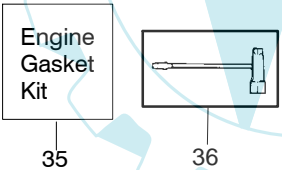

Ref.	Part No.	Description	Ref.	Part No.	Description	Ref.	Part No.	Description
1.	530016153	Screw	19.	530012550	Cylinder	36.	530031135	Scrench
2.	530056914	Assy - Cylinder Shield (includes # 16)	20.	530049870	Backplate - Muffler	37.	530056363	Assy - Seal & Bearing
3.	530069247	Kit - Fuel Line (Small)	21.	530069608	Gasket - Muffler (kit)	38.	530037935	Cap - Crankcase
4.	530071835	Kit - Purge Bulb (incl. #5)	22.	530037813	Diffuser - Muffler	39.	530047062	Assy - Crankshaft
5.	530015780	Screw	23.	530036103	Screen - Spark	40.	530047207	Assy - Muffler (Incl. 20,21,22,23,24)
6.	530095646	Assy - Fuel Pick-up	24.	530016132	Bolt - Muffler	Not Shown		
7.	530047442	Strap - Ground	25.	530047631	Grommet - Throttle Cable	---	---	Manuals
8.	530039198	Ignition Module	26.	---	Kit - Carburetor	545047519		(Euro 1)
9.	530015814	Screw		530071820	Zama (W-20)	545047520		(Euro 2)
10.	530057475	Assy - Wire Harness		530071821	Walbro (WT-662)	545047521		(Euro 3)
11.	530037793	Foam - Air Filter	27.	530069608	Gasket - Carb. (kit)	545047522		(Euro 4)
12.	530016101	Nut	28.	530016386	Screw	545047523		(Euro 5)
13.	530057702	Assy - Air Box	29.	530049700	Carb. Adapter	545047524		(Euro 6)
14.	530035526	Grommet - Carb Adjust	30.	530016187	Screw	545047525		(Euro 7)
15.	530054144	Seal - Carb Adapter	31.	530069608	Gasket - Adaptor (kit)	545047526		(Euro 8)
16.	530055698	Reflector - Heat	32.	530038729	Ring - Piston	545003002		Decal - Warning
17.	952030150	Spark Plug (RCJ-7Y)	33.	530015697	Retainer - Piston Pin			
18.	530016136	Clip - High Tension Lead	34.	530071408	Kit - Piston (Incl. 32 & 33)			
			35.	530069608	Kit - Engine Gasket (Incl. 21, 27 & 31)			

✓ = NEW PART NUMBER FOR THIS IPL

★ = REFER TO THE SERVICE REFERENCE INDICATED FOR MORE INFORMATION. (LOCATED AT END OF IPL)